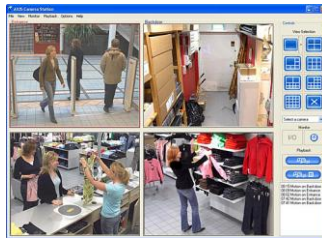

Know what's happening in your Server Room or at Remote Sites**Axis P1343****Axis M31 Series****Axis M10 Series****Axis Camera Station****Axis P33 Series Internal****Axis 212 PTZ**
(No Moving Parts)**P33 Series Outdoor**

When triggered by built in movement detector or external trigger i.e. door sensors, or PIR's recorded images can be sent to remote servers or PC's. (no images need to be stored at camera site) Video Motion Detection enables images to be uploaded when there is activity in specific areas of the video image.